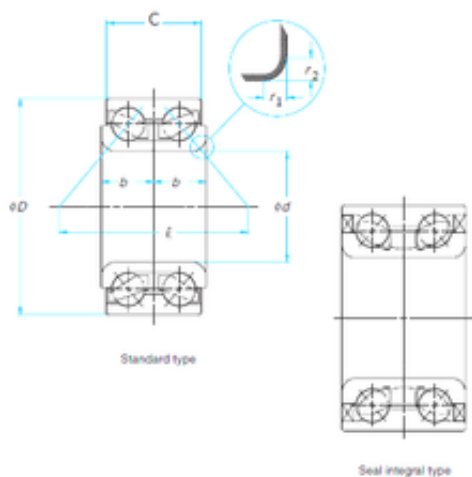

# UIN BEARING CORP.

42 mm x 80 mm x 45 mm RSF-49/560E4  
Double Row Cylindrical Roller Bearing  
560x750x190mm

Bearing No. 510010

Size	42x80x45 mm
Bore Diameter	42 mm
Outer Diameter	80 mm
Width	45 mm
d	42 mm
D	80 mm
B	45 mm

510010 Bearing 2D drawings and 3D CAD models